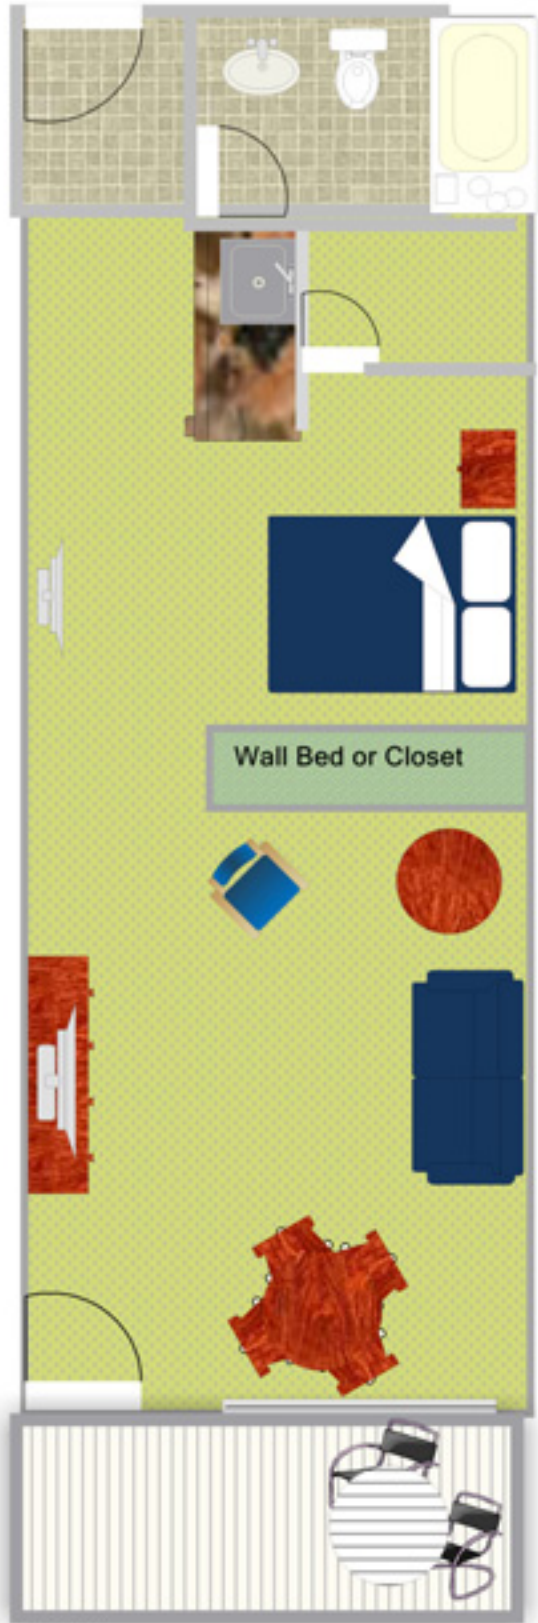

**Section IV
Oceanfront Middle
12' 10" x 35
445 Sq ft
Standard 2 Bed
*All Floor Plans are subject
to change**

**Section IV
Oceanfront Middle
12' 10" x 35
445 Sq ft
Standard 1 Bed
Closet \$500.00
Wall Bed \$3,000.00
Sleeper Sofa \$1,000.00
2nd LCD TV 20" w/ cable and elec. add \$750.00
2nd Cable and Elec. Hookup (no TV) add \$250.00
*All Floor Plans are subject
to change**