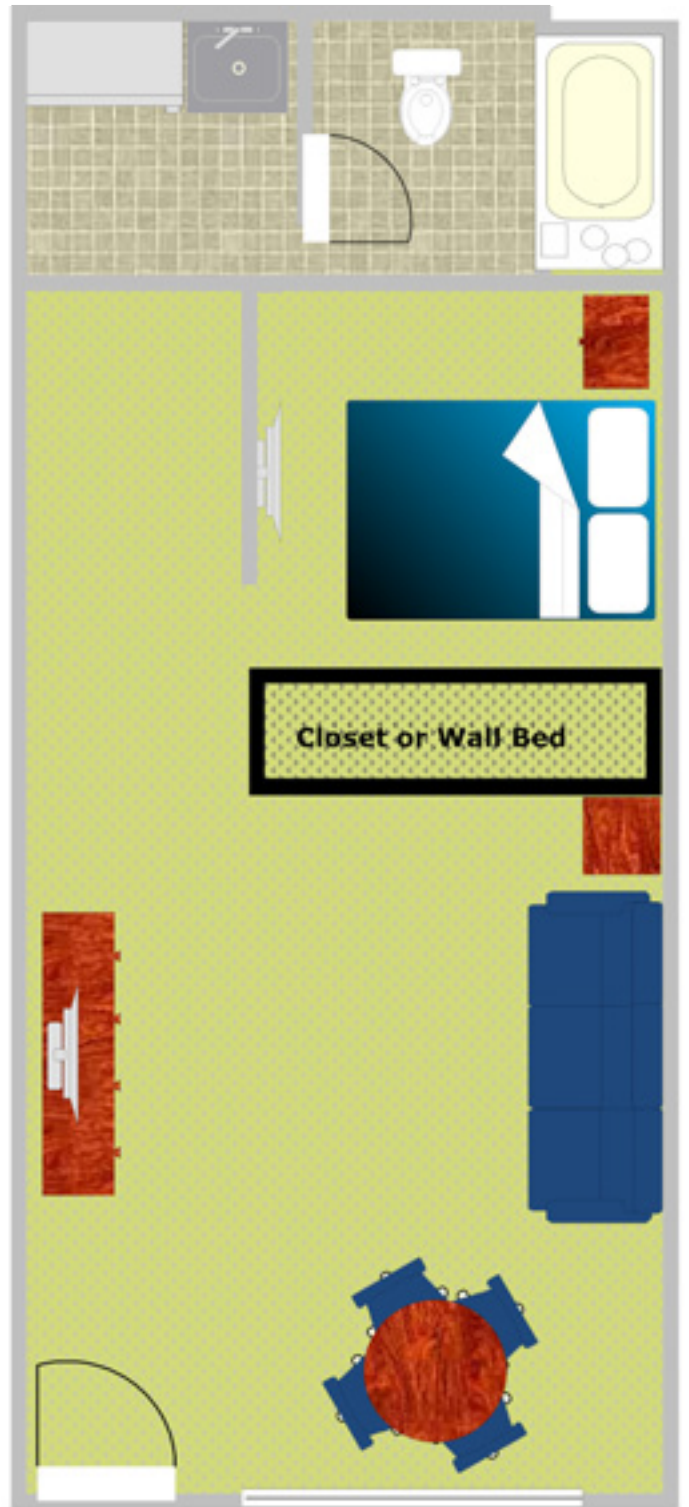

Section III
13' 5" x 31
415 Sq ft
Standard 2 Bed
Granite Counter top
***All Floor Plans are subject to change**

Section III
13' 5" x 31
415 Sq ft
Standard 1 Bed
Upgrades
Closet add \$500.00
Wall Bed add \$3,000.00
2nd LCD TV 20" w/ cable and elec. add \$750.00
2nd Cable and Elec. Hookup (no TV) add \$250.00
***All Floor Plans are subject to change**